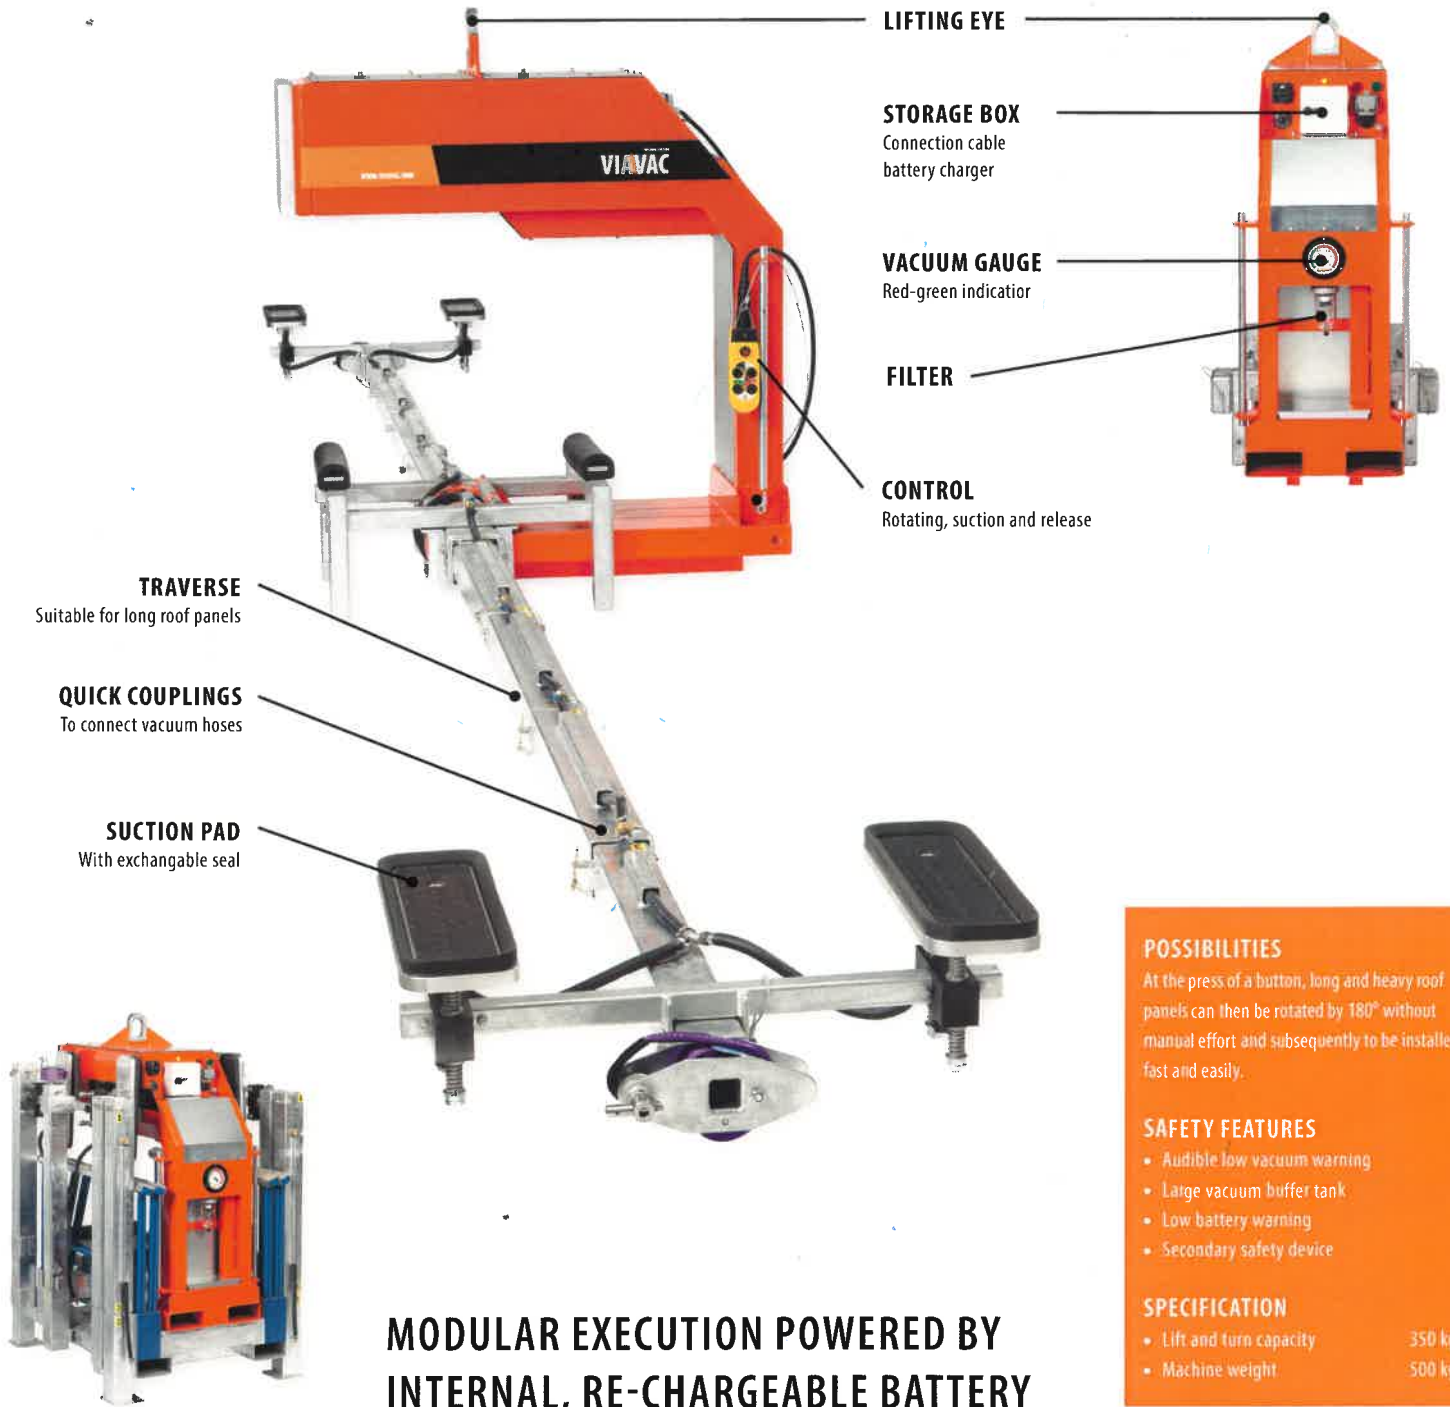

ROTABOY

THE TURNING POWER

VACUUM LIFTING-
AND TURNING DEVICE
FOR ROOF PANELS

ROTABOY

THE TURNING POWER

COMPACT TRANSPORTABLE

MODULAR EXECUTION POWERED BY INTERNAL, RE-CHARGEABLE BATTERY

POSSIBILITIES
 At the press of a button, long and heavy roof panels can then be rotated by 180° without manual effort and subsequently to be installed fast and easily.

SAFETY FEATURES

- Audible low vacuum warning
- Large vacuum buffer tank
- Low battery warning
- Secondary safety device

SPECIFICATION

• Lift and turn capacity	350 kg
• Machine weight	500 kg